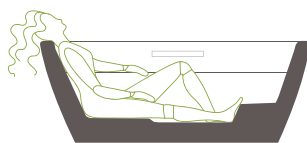

Essencia's **dual row of air jets, foot rest, and armrests** let you enjoy absolute comfort, a Hydro-thermo massage® of unsurpassed quality, a singular experience.

The **inverted V backrest** and **integrated headrest** ensure a perfect massage of your neck and spine.

The **raised seat** maximizes the massage effect for your legs.

The innovative design allows the bather to choose from **three positions** and take advantage of beneficial therapies tailored to their needs. In the **stretched out** and **relaxed** positions, the bather sits on the raised seat, while in the **seated** position, the footrest can serve as a seat.

STRETCHED OUT POSITION

RELAXED POSITION

SEATED POSITION

THERAPIES

Multiple **benefits**

Available in the ThermoMasseur® category, Essencia offers all the therapeutic benefits of Hydro-thermo massage® (relaxes body and mind, relieves back pain, stimulates blood flow, and eliminates toxins).